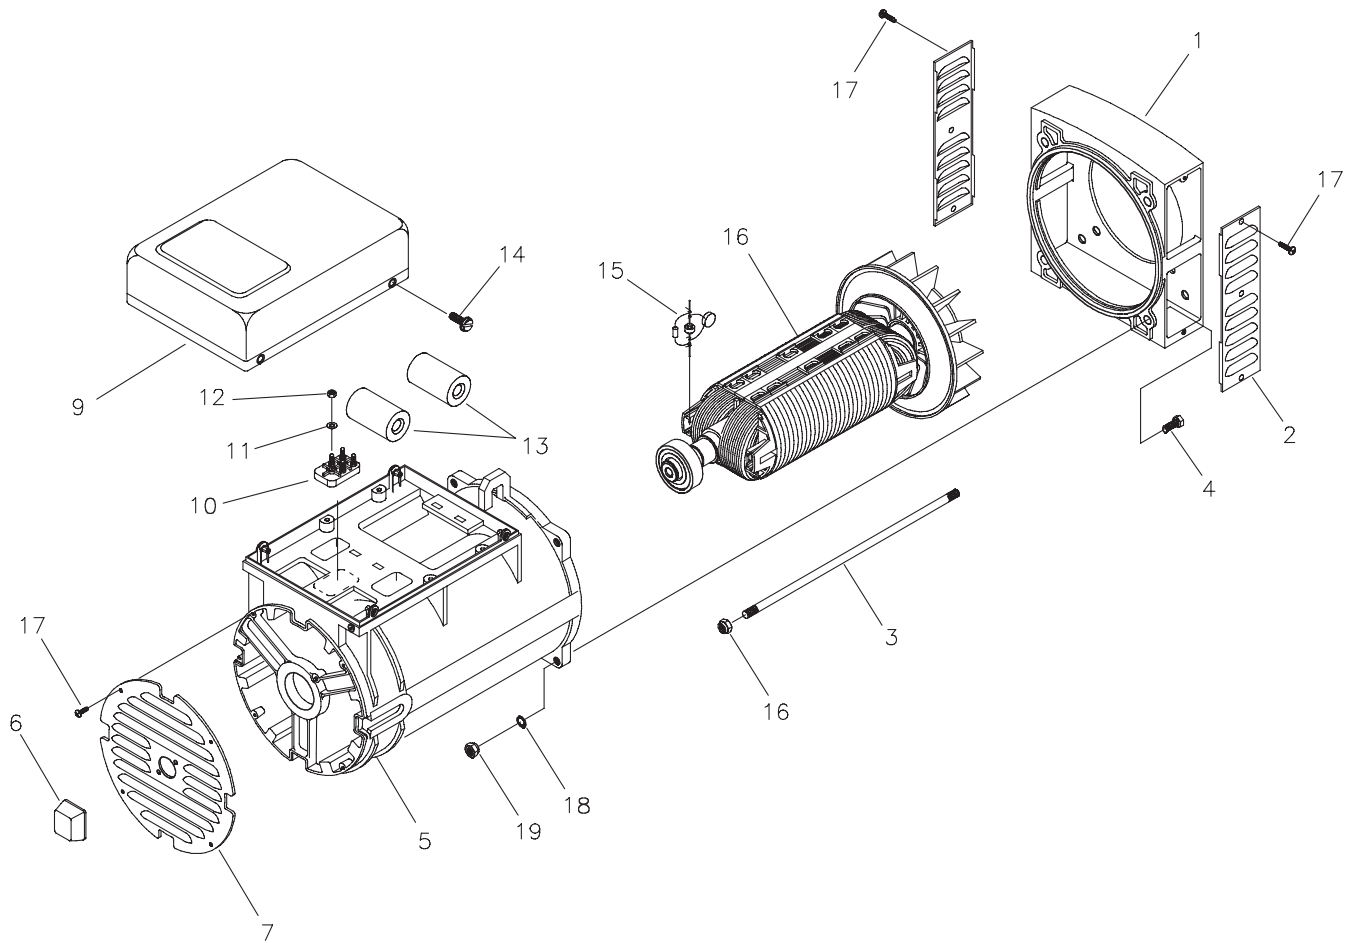

* - Items without part numbers are common fasteners and are available at local hardware stores.

Exploded View & Illustrated Parts List - Control Panel

Item	Part #	Description
1	198911GS	ASSY, Cover, Circuit Breaker w/ Decals
2	*	SCREW, 10 x 0.62, Plastite
3	201089GS	BREAKER, Circuit 60A, 2P
4	192770GS	BRACKET, Mounting Breaker
5	199011GS	LUG, Ground Connect
6	191991GS	BOLT, 1/4-10 x 1, Plastite
7	198573GS	FUSE, Auto Type 15 Amp
8	196655GS	ASSY, Control Panel
9	197492GS	SCREW, PT, M4 - 1.79 x 16.0
10	198910GS	ASSY, Duct, Engine Air w/ Decals
12	198549GS	DECAL, Terminal Block
13	198550GS	DECAL, Ground, Neutral
14	205393GS	DECAL, Warning, Outdoor Install
15	193297GS	DECAL, Caution, Standby
16	205392GS	DECAL, Warning, Auto Start

Item	Part #	Description
17	205394GS	DECAL, Caution, Electric Shock
18	205395GS	DECAL, Warning Shock
19	*	NUT, 1/4 - 20
21	*	WASHER, Shakeproof, Ext M6 1/4
22	*	HHCS, 1/4 - 20 x 3/4

Items Not Illustrated

201090GS	HARNESS, Wire, CTL Board to Engine/Alternator
198517GS	HARNESS, Wire, E1 & E2 Sensing
198515GS	CONNECTOR, Terminal, 2 Pin
198516GS	CONNECTOR, Terminal, 10 Pin

* - Items without part numbers are common fasteners and are available at local hardware stores.

Exploded View & Illustrated Parts List - Alternator

Item	Part #	Description
1	192970GS	BRACKET, Drive End
2	192973GS	SCREEN, Protection
3	B4908GS	BOLT, Shaft Stay
4	*	SCREW, Socket Head Cap
5	192969GS	FRAME and Stator
6	192962GS	PLUG, Rubber Grid
7	192966GS	GRID
9	192967GS	BOX, Terminal Lid
10	192968GS	TERMINAL BOARD
11	*	WASHER, Flat, #10 - M5
12	*	NUT, 10 - 32
13	192974GS	CAPACITOR
14	*	PPHMC, 10 - 32 x 3/4
15	192972GS	DIODE
16	192971GS	ASSY., Rotor
17	*	SCREW, M8 x 1.25 x 35mm
18	*	WASHER, Shakeproof, Ext M6 - 1/4
19	*	NUT, 1/4 - 20